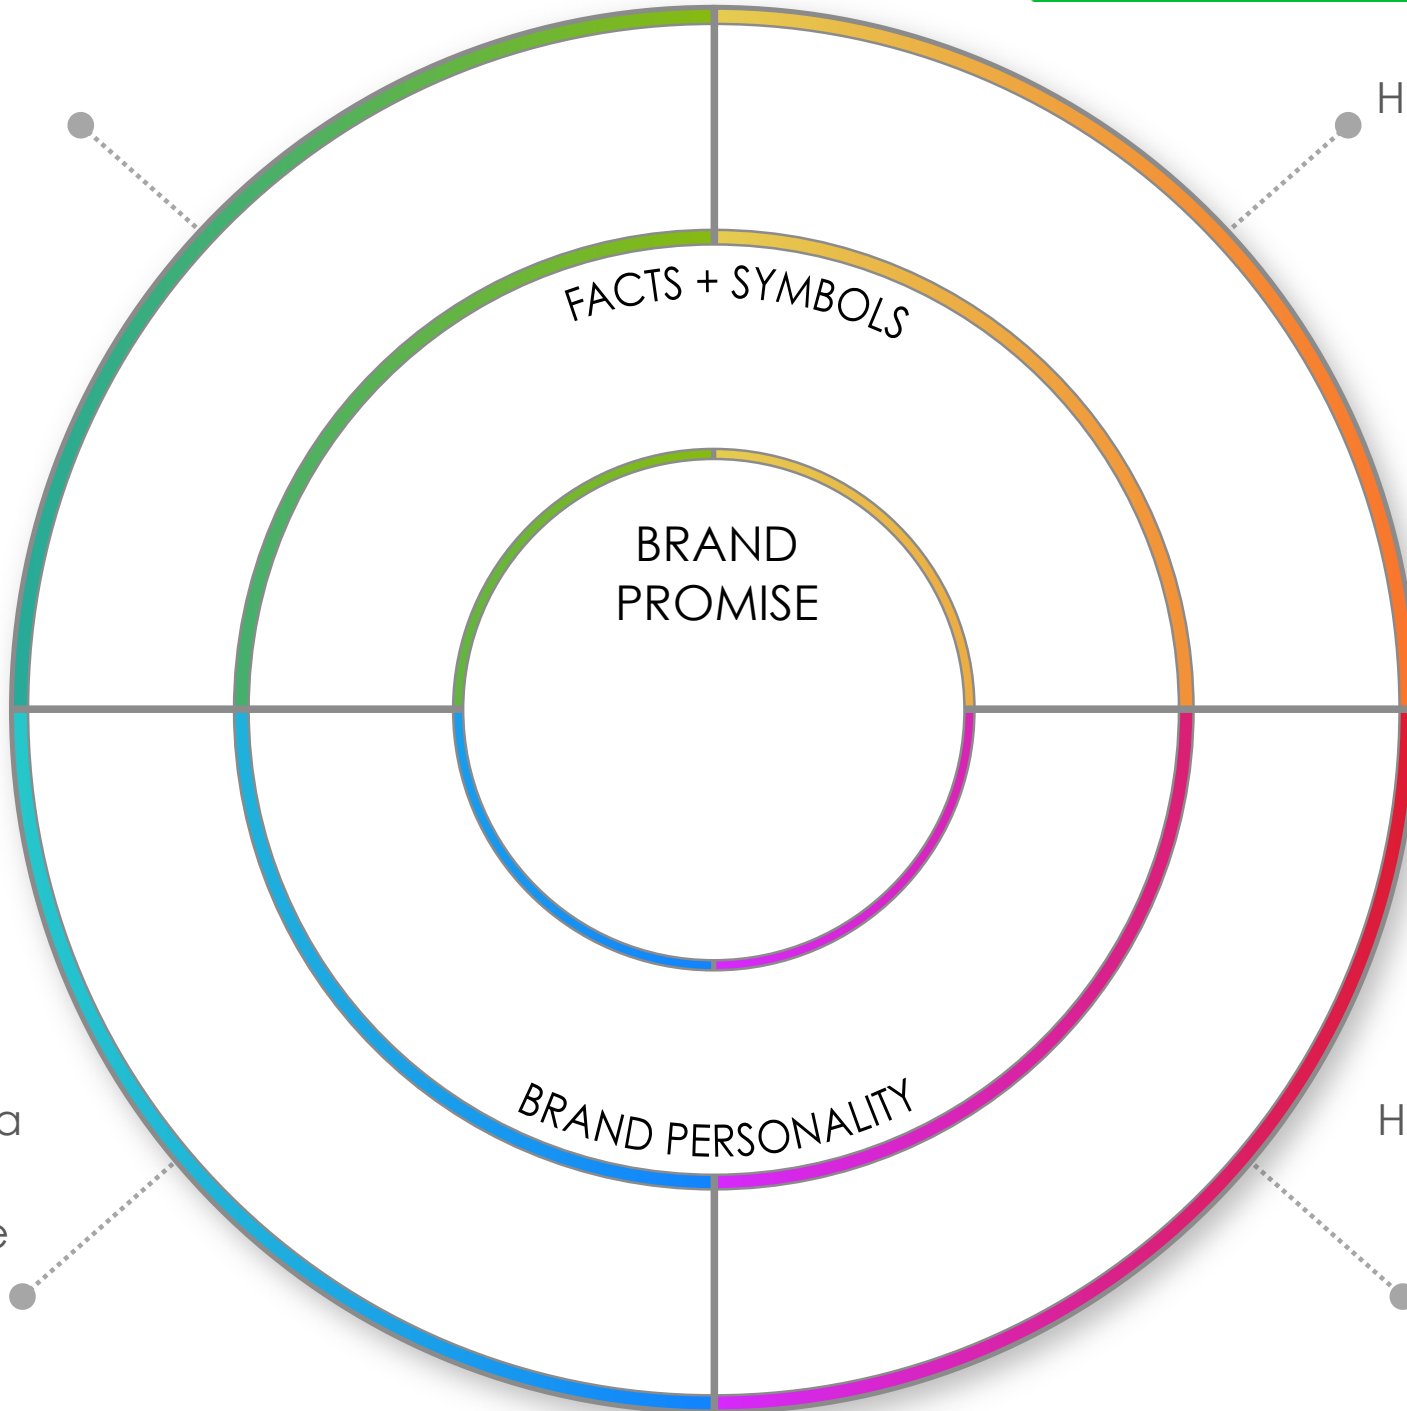

BRAND ESSENCE WHEEL TEMPLATE

Try Smartsheet for FREE

What does the product do for the customer?

How does the brand make customers feel?

FACTS + SYMBOLS

BRAND PROMISE

How would a customer describe the product?

How does the brand make customers look?

BRAND PERSONALITY